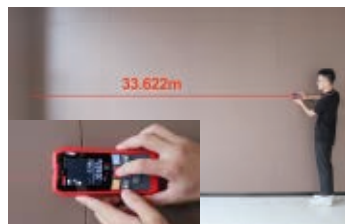

The new UT387 series wall scanners used to detect a variety of objects behind the wall, designed with multiple measurement modes and additional functions to conveniently measure distance and wood moisture. It is widely used in home renovation, home improvement, and DIY projects.

2.4 inch
color screen

voice broadcast

Li-on battery

Auto power off

Multiple
measurement modes

UT387E

UT387LM

UT387S

Specifications	UT387E	UT387LM	UT387S
Certificates	CE, UKCA		
Ferrous metals	100mm		
Non-ferrous metals	80mm		
Wood	38mm		
AC electric wire depth	40mm		
Laser distance	NA	40m	40m
Wood moisture (%)	NA	NA	6%~40%